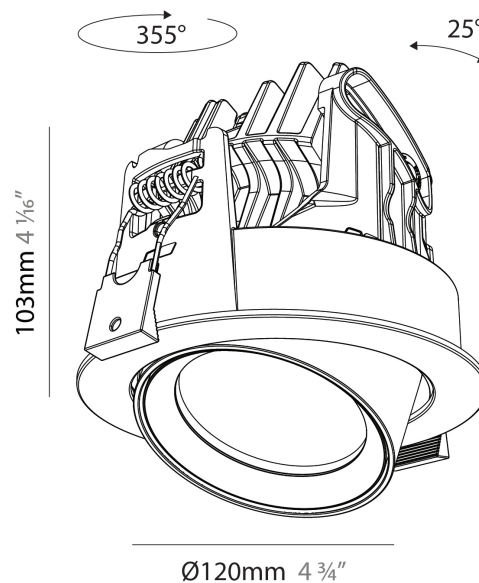

GENERAL

Series: Centriq
Subseries: Centriq Round Adjustable
Brand: Prolicht
Division: Architectural
Mounting Type: Recessed
Mounting Location: Ceiling
Subcategory: Spots

PHYSICAL

Shape: Cylinder
Diameter (mm): 120
Diameter (in): 4 ¾
Height (mm): 105
Height (in): 4 1/8
Min. Recessing Depth (mm): 120
Min. Recessing Depth (in): 4 ¾
Light Distribution: Adjustable / Direct
Weight (kg): 0.649
Diffuser: Lens Pack - No Lens / Opal / Linear Spread Lens / Honeycomb / Spread Lens
Fixture Finish: SSR / BKV / CWI / CRY / HAB / UFT / ITA / RUA / FTG / MYG / LOD / PUS / FRO / FUP / KIA / POP / BLS / SPG / MEY / GOH / GUM / CHC / COM / ABZ / JAG / OBR / MOS / ROR
Fixture Material: Aluminum
Cut-out Measurements: Dia. 112mm / 4 7/16"

ELECTRICAL

Lamp Type: LED (Zhaga Standard)
Input Wattage (W): 27.3
Total Output Wattage (W): 24.5
Dimming: Tri-Mode (Non-Dimming and Phase Dimming (120Vac only) and 0-10V Dimming)
Driver Included: Yes
Driver Location: Recessed Housing
Driver Type: Constant Current - Universal
Driver Class: Class 2
Input Voltage (V): 120 - 277
Constant Current (MA): 700

LED

Color Temperature (*K): 2700 / 3000 / 3500 / 4000
Max. Delivered Lumen (lm): 2348 / 2444 / 2549 / 2669
Nominal Lumen (lm): 2788 / 2903 / 3027 / 3170
CRI: >90 CRI
Lamp Life (hrs): 50000

OPTICAL

Reflector°: 20 / 32 / 54
Adjustability: Rotational 350°; Tilt 90°

RATINGS AND CERTIFICATIONS

Certified By: Certified for North American Standards
IP rating: IP20